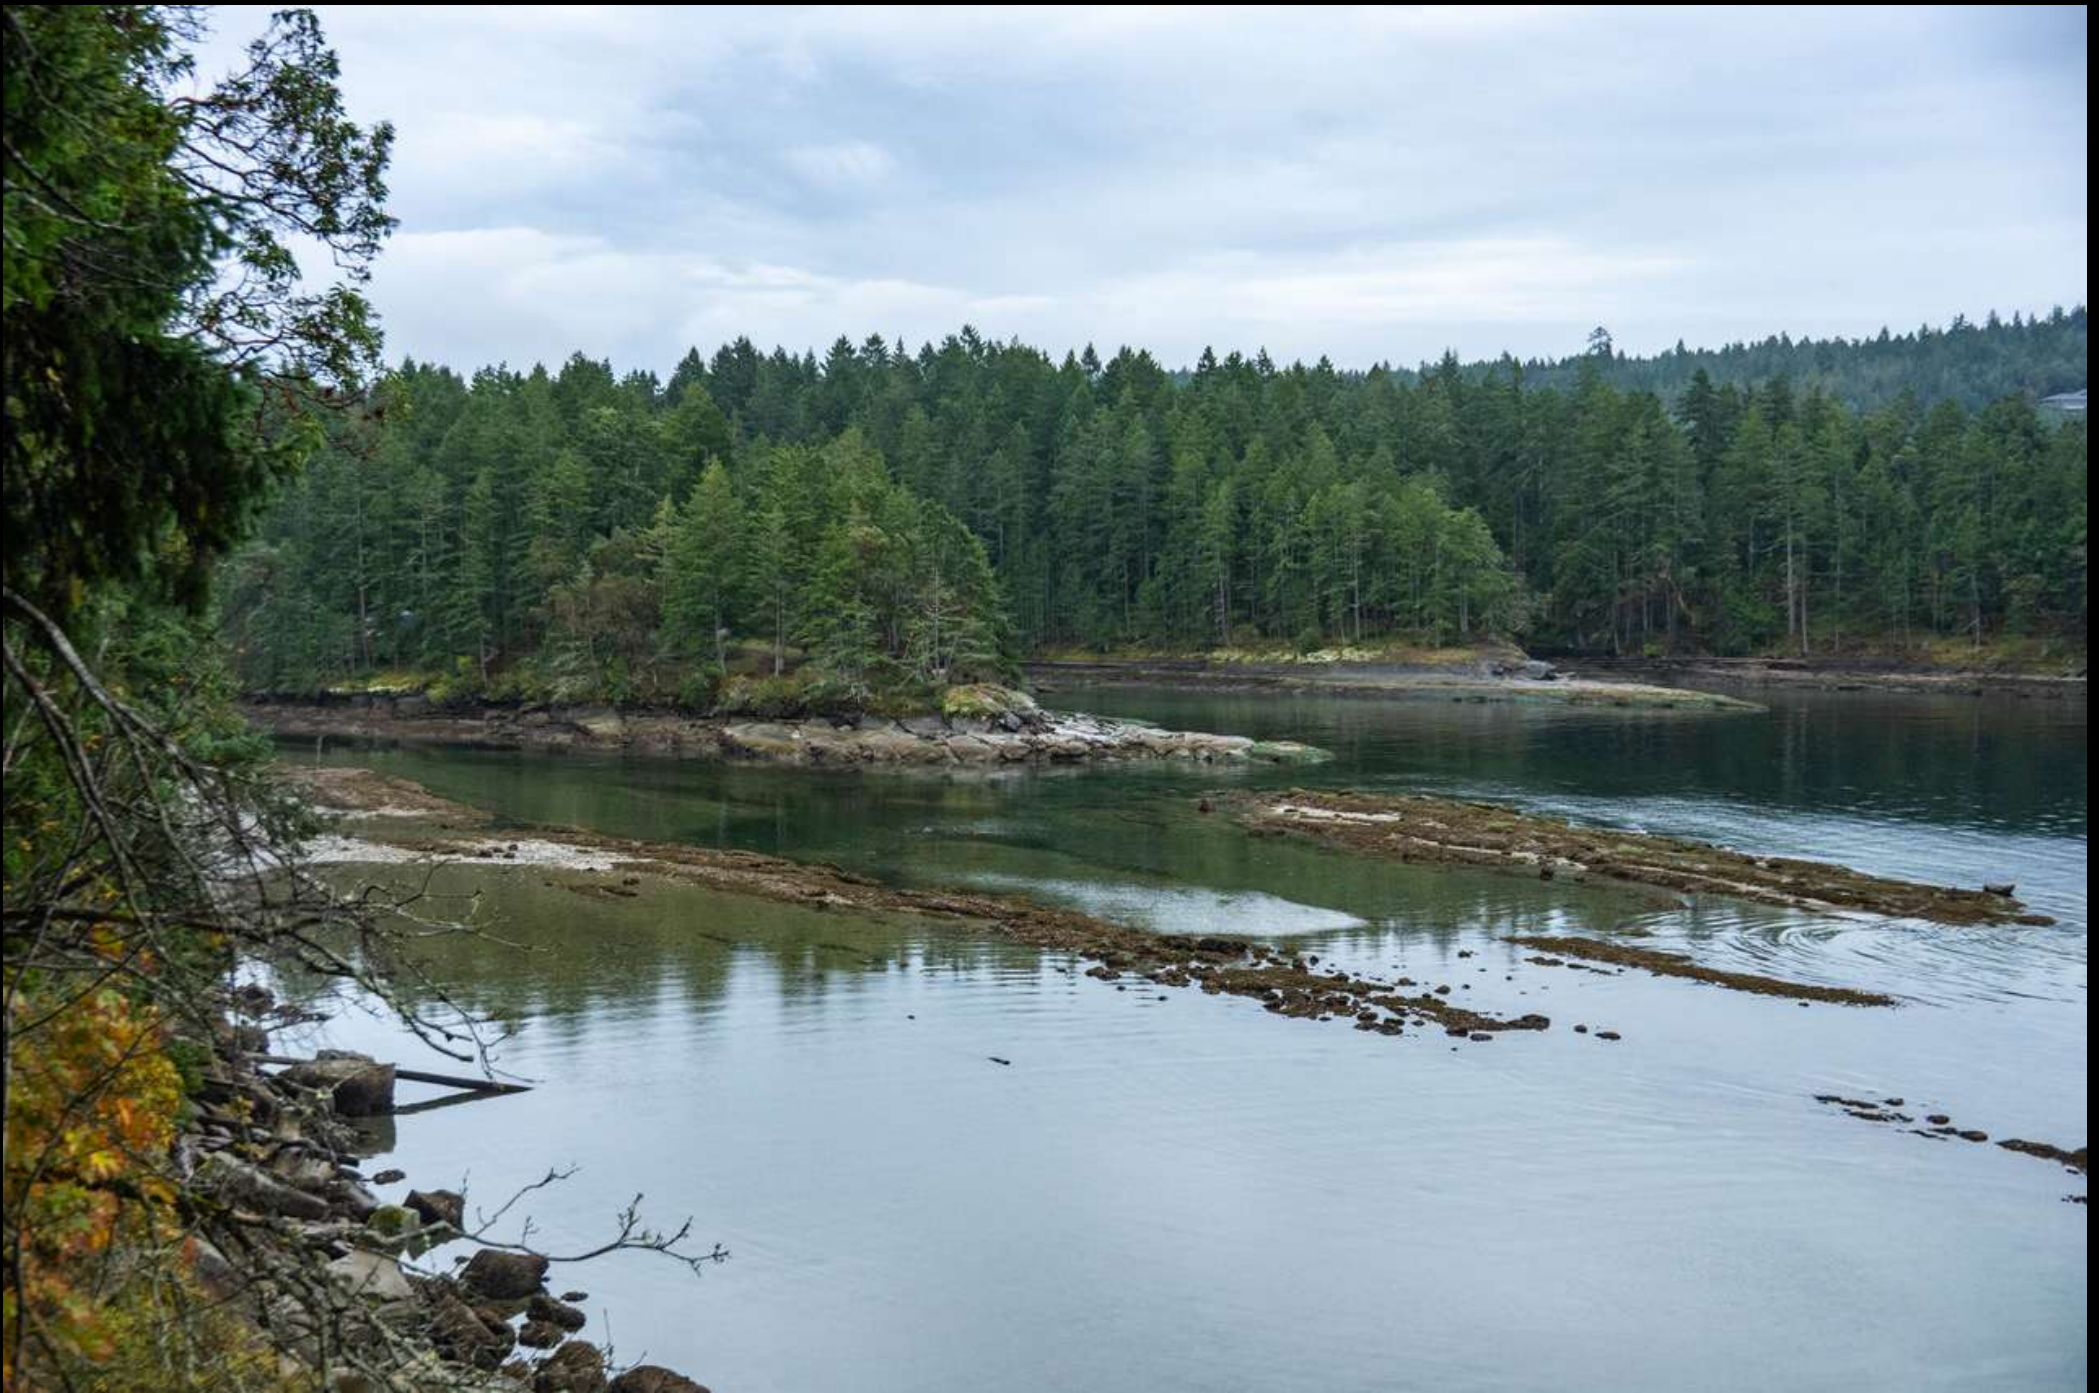

Sally

Corinne